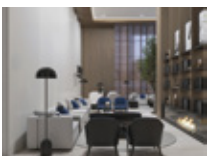

175 SQM
Master King Bed Size
2 Queen Bed Size
Executive Office
Living & Open Kitchen
Laundry Room
Led Smart TV

Lobby

Outdoor Terrace

Indoor swimming pool

Gym

Underground Parking

For enquiries and advance bookings kindly contact us: