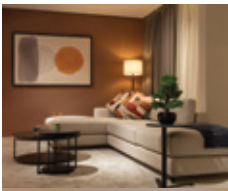

Executive Studio King

45 SQM
King Bed Size
Led Smart TV
Terrace
Kitchenette

Master Bedroom Suite & Office

138 SQM
Master King Bed Size
Living & Open Kitchen
Laundry Room
Executive Office
Led Smart TV
Terrace (*subject to availability*)

Master Bedroom Suite & Twin Bedroom

138 SQM
Master King Bed Size
Twin Bed Size
Living & Open Kitchen
Laundry Room
Led Smart TV
Terrace (*subject to availability*)

2 Master Bedrooms Suite - Superior

138 SQM
2 Master King Beds Size
Living & Open Kitchen
Laundry Room
Led Smart TV
Terrace (*subject to availability*)

2 Master Bedrooms Suite - Premium

165 SQM
2 Master King Beds Size
Living & Open Kitchen
Laundry Room
Led Smart TV
Terrace (*subject to availability*)

3 Master Bedrooms Suite

165 SQM
3 Master King Beds Size
Living & Open Kitchen
Laundry Room
Led Smart TV

3 Bedrooms Suites - Superior | 1 Master BR, 1 Queen & 1 Twin

165 SQM
Master King Bed Size
Queen Bed Size
Twins Bed Size
Living & Open Kitchen
Laundry Room
Led Smart TV

3 Bedrooms Suites - Premium | 1 Master BR, 2 Queen & 1 Executive Office